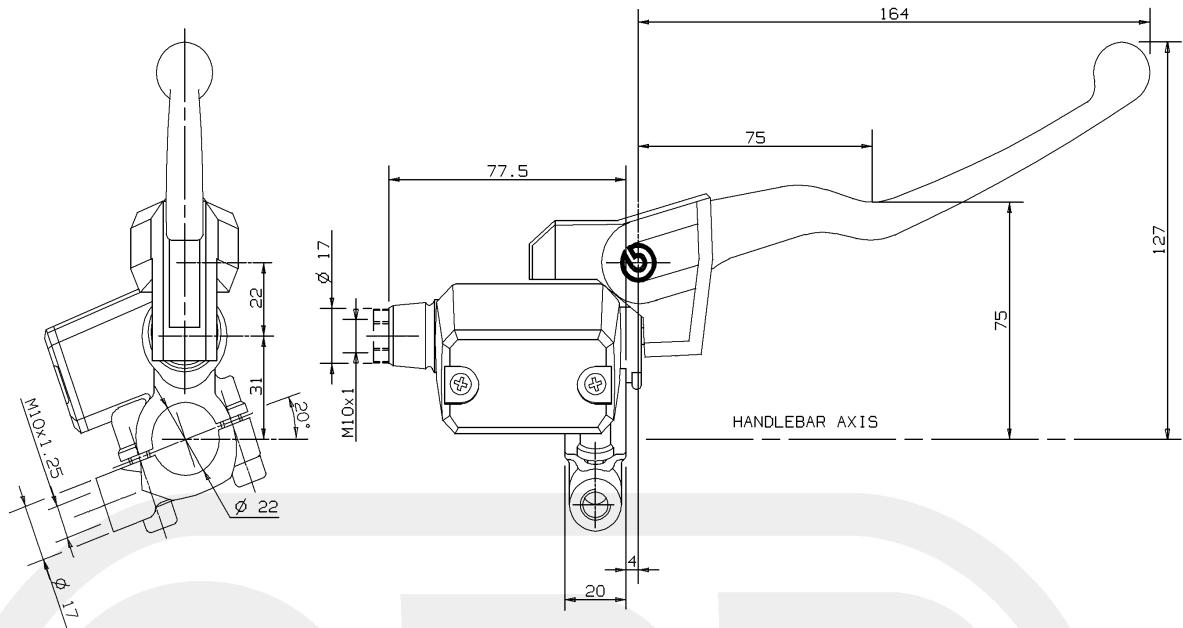

## FRONT MASTER CYLINDER

**PS 13**

**10.4620.76 D**

### DESCRIPTION

Front master cylinder with incorporated reservoir.  
 Construction Material: Aluminium Alloy.  
 Operating fluid: brake fluid DOT4.  
 Clamp with seat for rearview mirror (Right thread).  
 Nipple for clamp protection.

### TECHNICAL CHARACTERISTICS

Piston diameter: 13.0 mm  
 Weight: 0.354 Kg  
 Reservoir volume: 19.5 cm<sup>3</sup>  
 Reservoir volume difference between MAX and MIN level: 11.0 cm<sup>3</sup>

### AVAILABLE SPARE PARTS

SPARE PARTS CODE	LEVER	CLAMP	CAP	LEVER PIN	WINDOW	NIPPLE	SCREW
10.4620.76	110.2706.43	110.4372.19	110.4308.12	110.2798.50	110.4533.10	110.3530.40	105.4424.90

Indicating informations subject to modification.  
 For further specifications contact Technical Section.